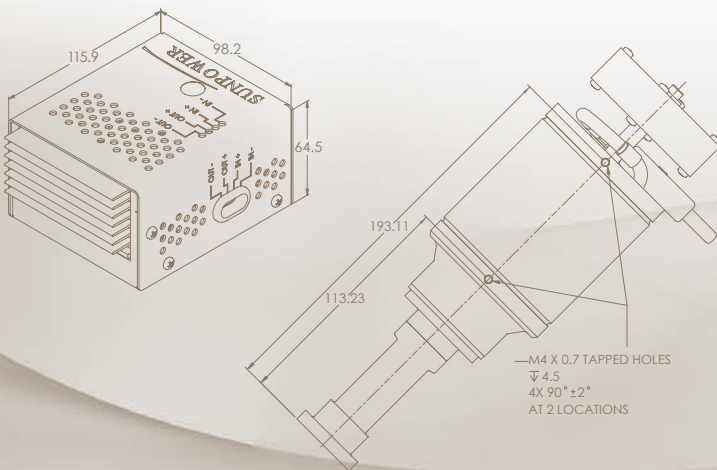

CryoTel[®] MT

5W Cryocooler

Nominal Heat Load @ 77K (23° C reject)	5 W
Nominal Input	80W
Cooler Mass	2.1 kg
Temperature Stability	+ 0.1K
Power Supply	DC 24V
Overall Length	243 mm
Outside Diameter	73 mm
Orientation	any
Operating Frequency	60 Hz
MTTF	200,000 hrs

Unsurpassed efficiency, reliability
and performance

Base MT Cryocooler Dimensions

Nominal Performance to 300K

% of Carnot Efficiency

MT Cryocooler with Air Fins

Data is subject to change.

Please email sales@sunpowerinc.com for sales information.