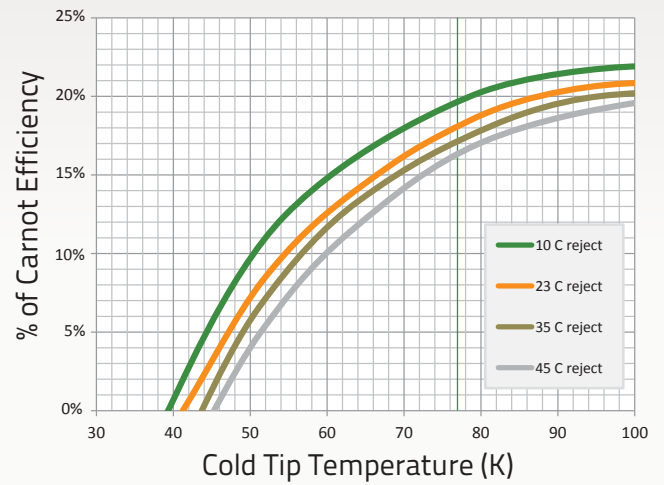

CryoTel[®] MT

5W Cryocooler

Nominal Heat Load @ 77K (23° C reject)	5 W
Nominal Input	80W
Cooler Mass	2.1 kg
Temperature Stability	+ 0.1K
Power Supply	DC 24V
Overall Length	243 mm
Outside Diameter	73 mm
Orientation	any
Operating Frequency	60 Hz
MTTF	200,000 hrs

Unsurpassed efficiency, reliability
and performance

Base MT Cryocooler Dimensions

Nominal Performance to 300K

% of Carnot Efficiency

MT Cryocooler with Air Fins

Data is subject to change.

Please email sales@sunpowerinc.com for sales information.