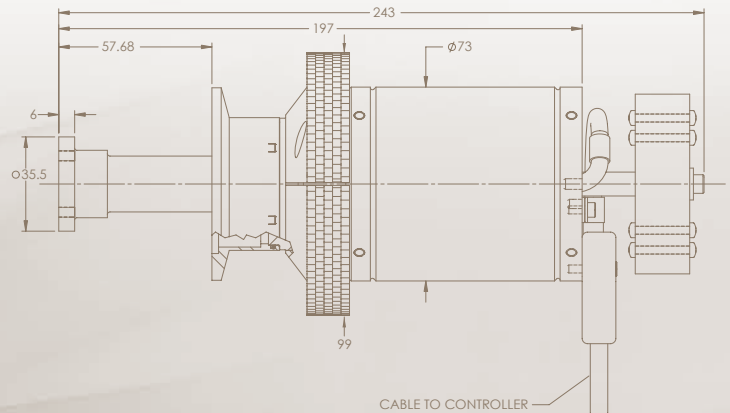

CryoTel[®] MT

5W Cryocooler

Nominal Heat Load @ 77K (23° C reject)	5 W
Nominal Input	80W
Cooler Mass	2.1 kg
Temperature Stability	+ 0.1K
Power Supply	DC 24V
Overall Length	243 mm
Outside Diameter	73 mm
Orientation	any
Operating Frequency	60 Hz
MTTF	200,000 hrs

Unsurpassed efficiency, reliability
and performance

Base MT Cryocooler Dimensions

Nominal Performance to 300K

% of Carnot Efficiency

MT Cryocooler with Air Fins

Data is subject to change.

Please email sales@sunpowerinc.com for sales information.