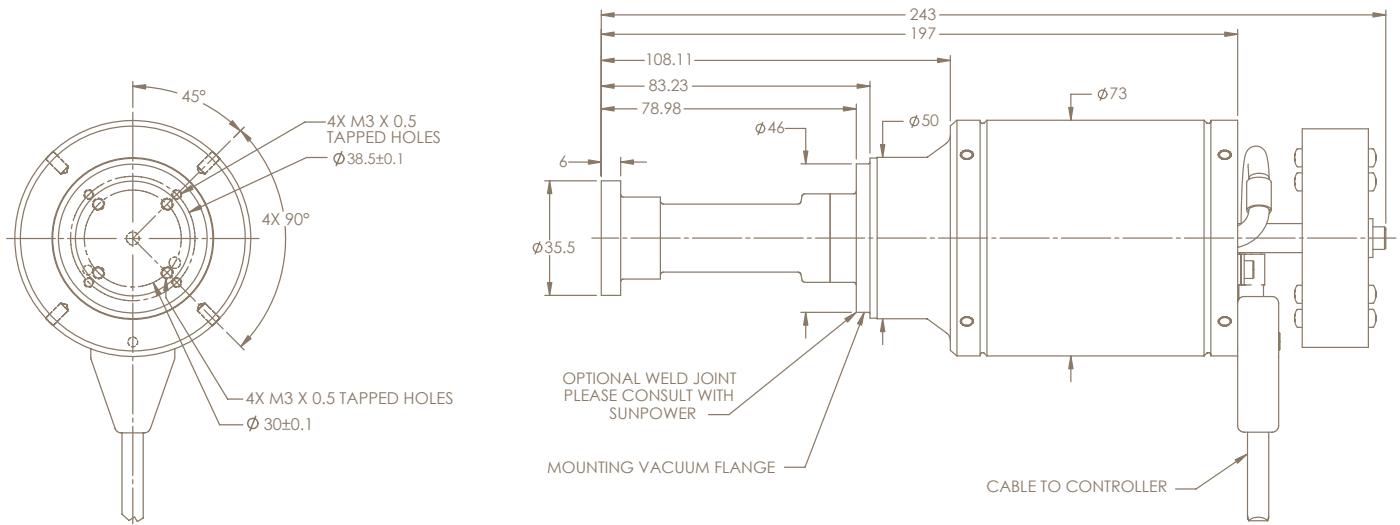

CryoTel[®] MT

5W Cryocooler

Nominal Heat Load @ 77K (23° C reject)	5 W
Nominal Input	80W
Cooler Mass	2.1 kg
Temperature Stability	+ 0.1K
Power Supply	DC 24V
Overall Length	243 mm
Outside Diameter	73 mm
Orientation	any
Operating Frequency	60 Hz
MTTF	200,000 hrs

Unsurpassed efficiency, reliability
and performance

Base MT Cryocooler Dimensions

Nominal Performance to 300K

% of Carnot Efficiency

MT Cryocooler with Air Fins

Data is subject to change.

Please email sales@sunpowerinc.com for sales information.