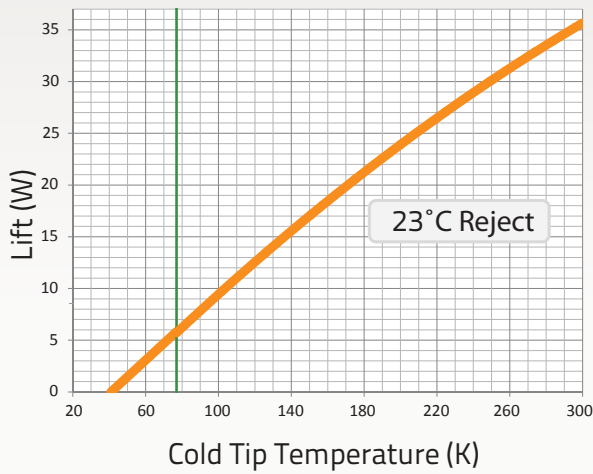

CryoTel[®] MT

5W Cryocooler

Nominal Heat Load @ 77K (23° C reject)	5 W
Nominal Input	80W
Cooler Mass	2.1 kg
Temperature Stability	+ 0.1K
Power Supply	DC 24V
Overall Length	243 mm
Outside Diameter	73 mm
Orientation	any
Operating Frequency	60 Hz
MTTF	200,000 hrs

Unsurpassed efficiency, reliability
and performance

Base MT Cryocooler Dimensions

Nominal Performance to 300K

% of Carnot Efficiency

MT Cryocooler with Air Fins

Data is subject to change.

Please email sales@sunpowerinc.com for sales information.